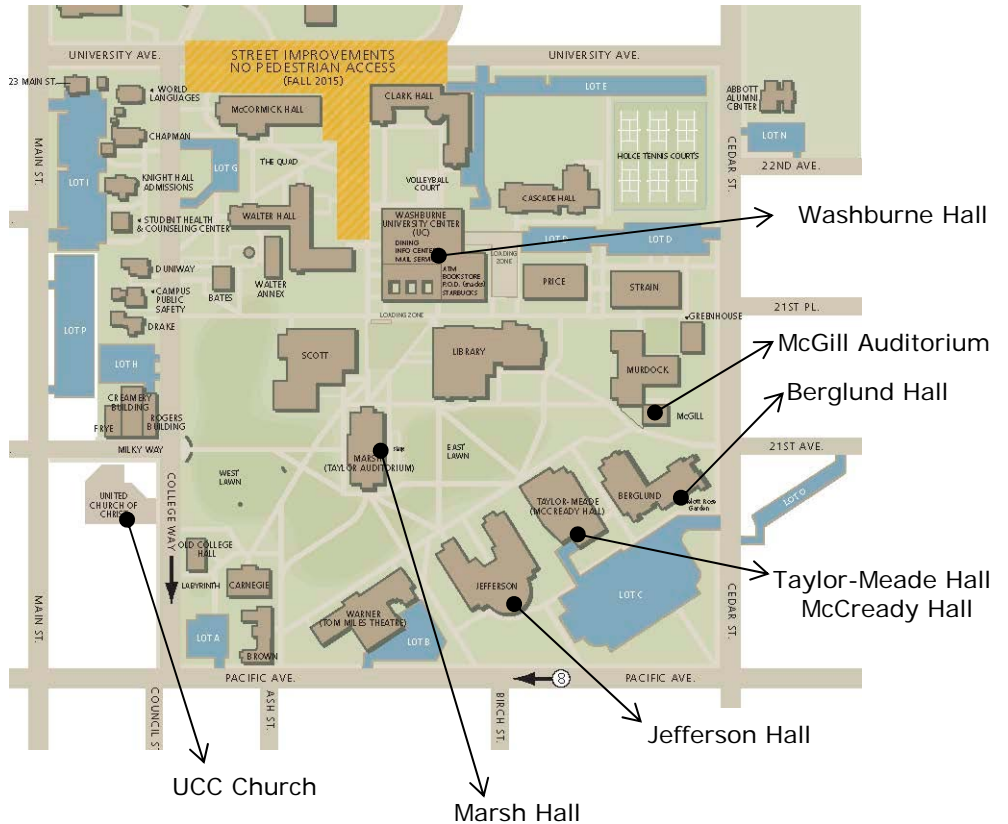

**Getting Here | Forest Grove Campus**

Pacific University's Forest Grove Campus is located about 22 miles west of downtown Portland, off Highway 26, the Sunset Highway.

From Portland, head west on US-26 toward Seaside. Take exit 59 Jackson School Road, exit 57 Glencoe Road or the left exit for Hwy 6 – Banks/Tillamook.

[Driving Directions via Google Maps](#)

OSAA / OnPoint Community Credit Union  
**SOLO STATE CHAMPIONSHIPS**  
 Pacific University  
 2043 College Way, Forest Grove, OR 97116

- Clarinet, Low Clarinet, Low Sax
- Bassoon, Oboe, High Sax
- Flute
- French Horn, Trumpet
- Trombone, Tuba, Euphonium
- Mezzo Voice, Alto Voice
- Percussion
- Soprano Voice, Bass Voice
- Strings
- Tenor Voice, Baritone Voice